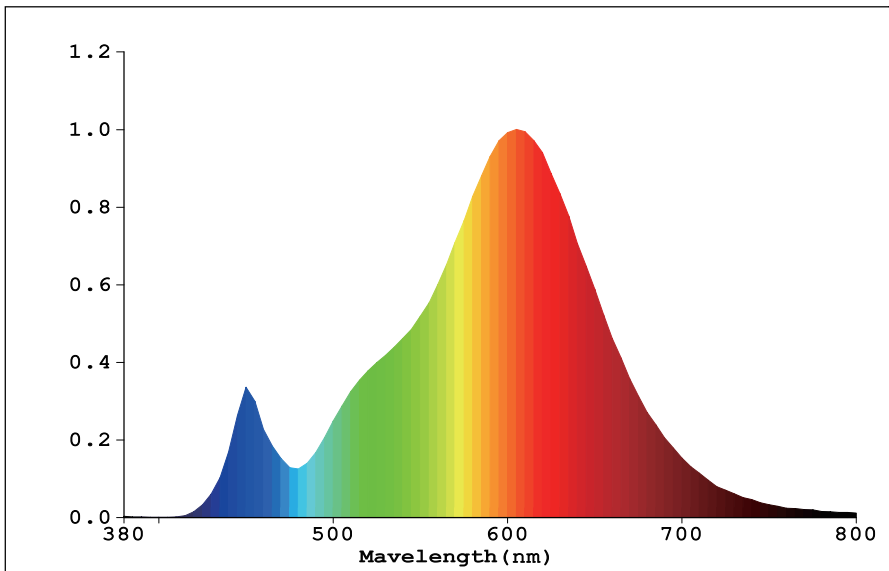

5 IN 1 Slim Panel LED Recessed Downlight

Top Rated 6 Inch 5CCT Slim LED Downlight with Junction Box.

5 color temperature selectable, no need to worry about what color temperature to buy. Ultra-thin canless downlights only require as small as 6 inches ceiling spaces, fitting various ceilings, and joists. 1100LM consumes 12 Watts equivalent to 110W halogen lamp, saving you up to 90% in energy costs. 5-Year Warranty! We will be 100% responsible for our products!

LIGHT DISTRIBUTION ANGLE

Chromaticity CIE1931 Diagram

SPECIFICATIONS

Input Voltage	120V	Efficiency(LM/W)	92lm/W
Max output Voltage	36V	Frequency	60Hz
Wattage	12W	Operating Temperature	-4°F-104°F
Input Current	0.111A	Suitable for Damp Locations Ingress	Yes
Max output Current	274mA	IC Rated	Yes
Power Factor	> 0.9	Housing	AL
Lumens	1100LM	Wiring	Copper
Equivalency	110W	Average Life (Hours)	50000hours
Color Temperature	2700K/3000K/3500K/4000K/5000K	Warranty	5-Years
CRI	80+	Switching Time	> 30000
Beam Angle	120°		
Dimmable	Yes		