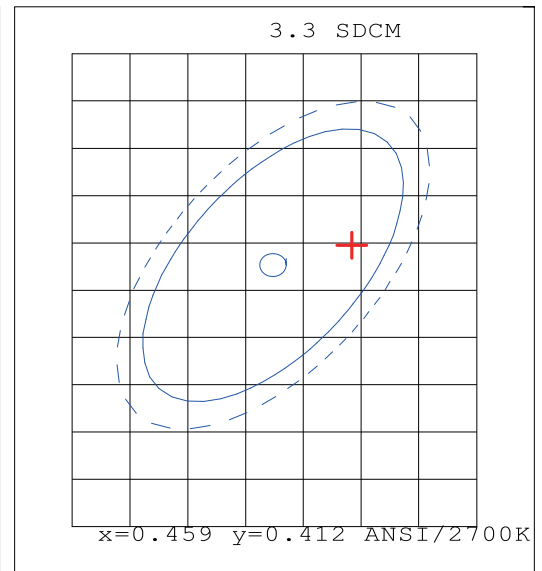

5 IN 1 Slim Panel LED Recessed Downlight

Top Rated 6 Inch 5CCT Slim LED Downlight with Junction Box.

5 color temperature selectable, no need to worry about what color temperature to buy. Ultra-thin canless downlights only require as small as 6 inches ceiling spaces, fitting various ceilings, and joists. 1100LM consumes 12 Watts equivalent to 110W halogen lamp, saving you up to 90% in energy costs. 5-Year Warranty! We will be 100% responsible for our products!

LIGHT DISTRIBUTION ANGLE

Chromaticity CIE1931 Diagram

SPECIFICATIONS

Input Voltage	120V	Efficiency(LM/W)	92lm/W
Max output Voltage	36V	Frequency	60Hz
Wattage	12W	Operating Temperature	-4°F-104°F
Input Current	0.111A	Suitable for Damp Locations Ingress	Yes
Max output Current	274mA	IC Rated	Yes
Power Factor	> 0.9	Housing	AL
Lumens	1100LM	Wiring	Copper
Equivalency	110W	Average Life (Hours)	50000hours
Color Temperature	2700K/3000K/3500K/4000K/5000K	Warranty	5-Years
CRI	80+	Switching Time	> 30000
Beam Angle	120°		
Dimmable	Yes		