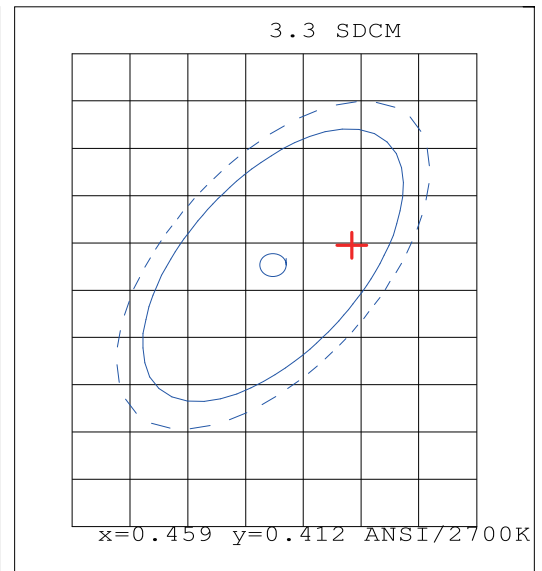

# 5 IN 1 Slim Panel LED Recessed Downlight

Amico 6 Inch Fire Rated LED Recessed Light with Junction Box  
 5 color temperature selectable, no need to worry about what color temperature to buy. Ultra-thin canless downlights only require as small as 6 inches ceiling spaces, fitting various ceilings, and joists. 1400LM consumes 15 Watts equivalent to 140W halogen lamp, saving you up to 90% in energy costs. 5-Year Warranty! We will be 100% responsible for our products!

## LIGHT DISTRIBUTION ANGLE

Chromaticity CIE1931 Diagram