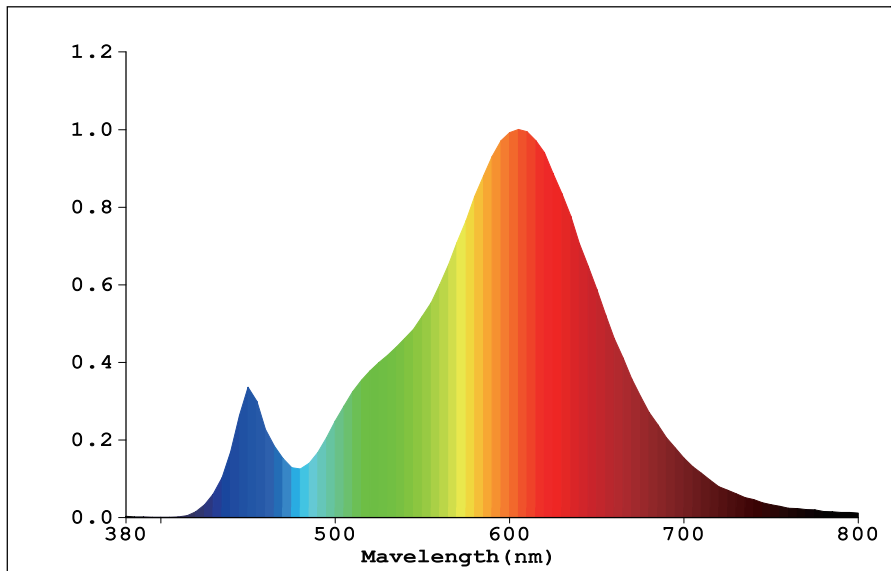

# 5 IN 1 Slim Panel LED Recessed Downlight

Amico 6 Inch Fire Rated LED Recessed Light with Junction Box  
 5 color temperature selectable, no need to worry about what color temperature to buy. Ultra-thin canless downlights only require as small as 6 inches ceiling spaces, fitting various ceilings, and joists. 1400LM consumes 15 Watts equivalent to 140W halogen lamp, saving you up to 90% in energy costs. 5-Year Warranty! We will be 100% responsible for our products!

## LIGHT DISTRIBUTION ANGLE

Chromaticity CIE1931 Diagram

## SPECIFICATIONS

Input Voltage	120V	Efficiency(LM/W)	93Lm/W
Max output Voltage	36V	Frequency	60Hz
Wattage	15W	Operating Temperature	-4°F-104°F
Input Current	0.124A	Suitable for Damp Locations Ingress	Yes
Max output Current	340mA	IC Rated	Yes
Power Factor	> 0.9	Housing	Metal
Lumens	1400LM	Wiring	Copper
Equivalency	140W	Average Life (Hours)	50000hours
Color Temperature	2700K/3000K/3500K/4000K/5000K	Warranty	5-Years
CRI	80+	Switching Time	> 30000
Beam Angle	120°		
Dimmable	Yes		