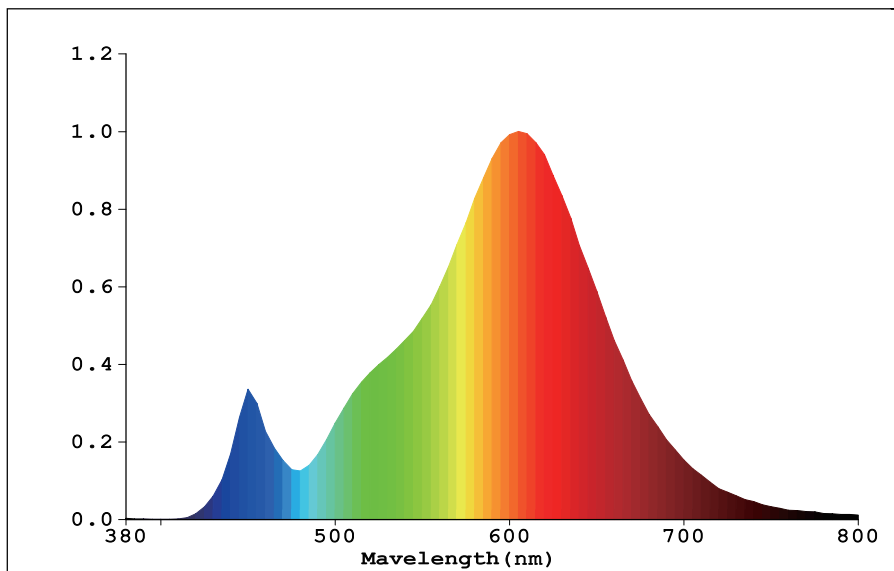

# 5 IN 1 Slim Panel LED Recessed Downlight

Top Rated 8 Inch 5CCT Slim LED Downlight with Junction Box.

5 color temperature selectable, no need to worry about what color temperature to buy. Ultra-thin canless downlights only require as small as 8 inches ceiling spaces, fitting various ceilings, and joists. 1600LM consumes 18 Watts equivalent to 125W halogen lamp, saving you up to 90% in energy costs. 5-Year Warranty! We will be 100% responsible for our products!

## LIGHT DISTRIBUTION ANGLE

Chromaticity CIE1931 Diagram

## SPECIFICATIONS

Input Voltage	120V
Max output Voltage	36V
Wattage	18W
Input Current	0.155A
Max output Current	410mA
Power Factor	> 0.9
Lumens	1600LM
Equivalency	125W
Color Temperature	2700K/3000K/3500K/4000K/5000K
CRI	80+
Beam Angle	120°
Dimmable	Yes