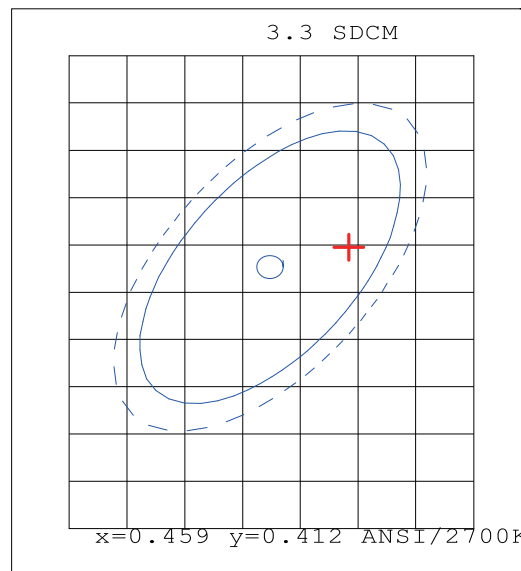

# 5 IN 1 Slim Panel LED Recessed Downlight

Top Rated 8 Inch 5CCT Slim LED Downlight with Junction Box.

5 color temperature selectable, no need to worry about what color temperature to buy. Ultra-thin canless downlights only require as small as 8 inches ceiling spaces, fitting various ceilings, and joists. 1600LM consumes 18 Watts equivalent to 125W halogen lamp, saving you up to 90% in energy costs. 5-Year Warranty! We will be 100% responsible for our products!

## LIGHT DISTRIBUTION ANGLE

Chromaticity CIE1931 Diagram

## SPECIFICATIONS

Input Voltage	120V
Max output Voltage	36V
Wattage	18W
Input Current	0.155A
Max output Current	410mA
Power Factor	> 0.9
Lumens	1600LM
Equivalency	125W
Color Temperature	2700K/3000K/3500K/4000K/5000K
CRI	80+
Beam Angle	120°
Dimmable	Yes