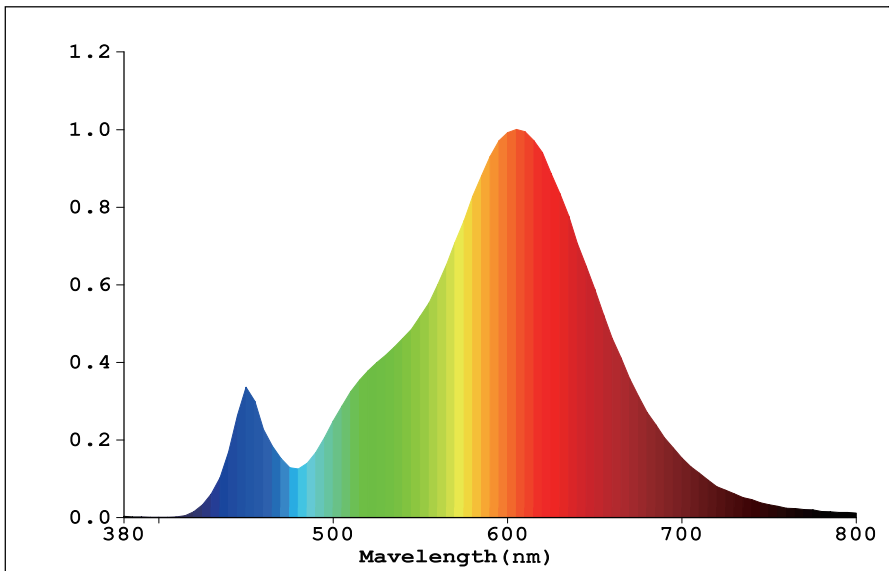

5 IN 1 Slim Panel LED Recessed Downlight

Amico 4 inch 5CCT LED Recessed Lighting with Night Light
 5 color temperature selectable, no need to worry about what color temperature to buy. Ultra-thin canless downlights only require as small as 4 inches ceiling spaces, fitting various ceilings, and joists. 800LM consumes 8 Watts equivalent to 80W halogen lamp, saving you up to 90% in energy costs. 2-Year Warranty! We will be 100% responsible for our products!

LIGHT DISTRIBUTION ANGLE

Chromaticity CIE1931 Diagram

SPECIFICATIONS

Input Voltage	120V	Efficiency(LM/W)	87Lm/W
Max output Voltage	130V	Frequency	60Hz
Wattage	8W	Operating Temperature	-4°F-104°F
Input Current	0.072A	Suitable for Damp Locations Ingress	Yes
Max output Current	50mA	IC Rated	Yes
Power Factor	> 0.9	Material	Polyamide fibre
Lumens	70LM	Wiring	Copper
Equivalency	70W	Average Life (Hours)	15000hours
Color Temperature	2700K/3000K/4000K/5000K/6000K	Warranty	2-Years
CRI	80+	Switching Time	> 7500
Beam Angle	110°		
Dimmable	Yes		