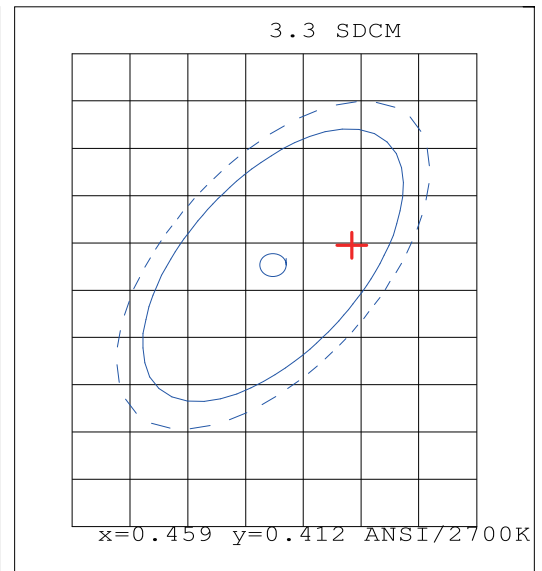

5 IN 1 Slim Panel LED Recessed Downlight

Amico 4 inch 5CCT LED Recessed Lighting with Night Light
 5 color temperature selectable, no need to worry about what color temperature to buy. Ultra-thin canless downlights only require as small as 4 inches ceiling spaces, fitting various ceilings, and joists. 800LM consumes 8 Watts equivalent to 80W halogen lamp, saving you up to 90% in energy costs. 2-Year Warranty! We will be 100% responsible for our products!

LIGHT DISTRIBUTION ANGLE

Chromaticity CIE1931 Diagram

SPECIFICATIONS

Input Voltage	120V	Efficiency(LM/W)	87Lm/W
Max output Voltage	130V	Frequency	60Hz
Wattage	8W	Operating Temperature	-4°F-104°F
Input Current	0.072A	Suitable for Damp Locations Ingress	Yes
Max output Current	50mA	IC Rated	Yes
Power Factor	> 0.9	Material	Polyamide fibre
Lumens	70LM	Wiring	Copper
Equivalency	70W	Average Life (Hours)	15000hours
Color Temperature	2700K/3000K/4000K/5000K/6000K	Warranty	2-Years
CRI	80+	Switching Time	> 7500
Beam Angle	110°		
Dimmable	Yes		